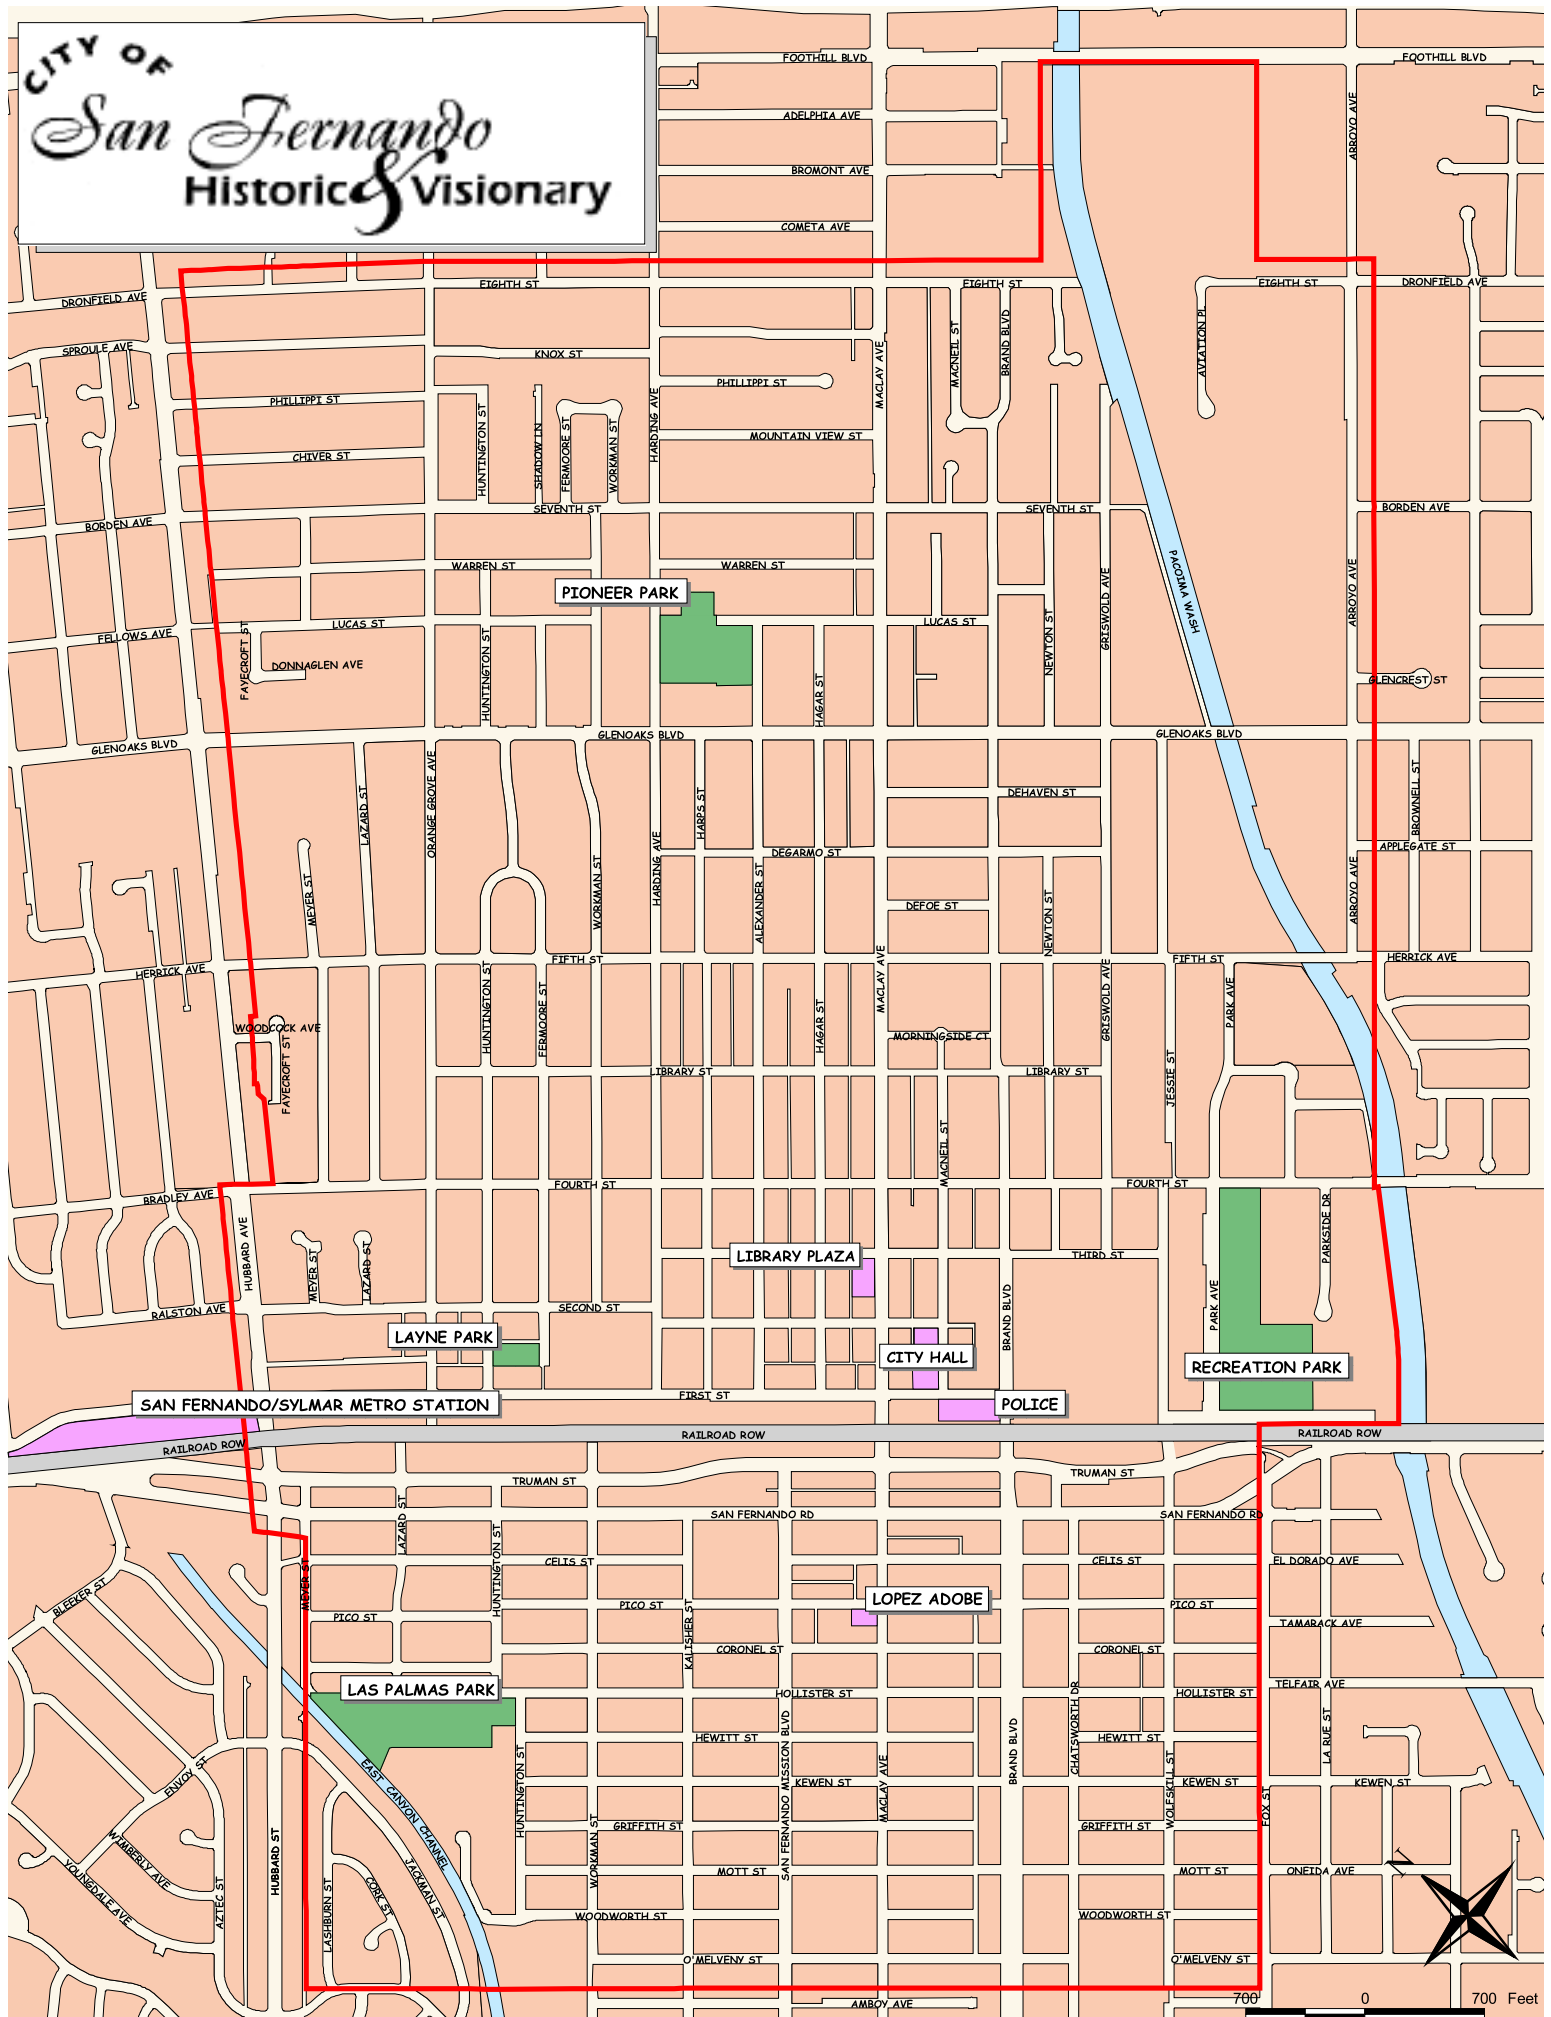

CITY OF San Fernando Historic & Visionary

PIONEER PARK

LIBRARY PLAZA

LAYNE PARK

CITY HALL

RECREATION PARK

SAN FERNANDO/SYLMAR METRO STATION

POLICE

LOPEZ ADOBE

LAS PALMAS PARK

700 0 700 Feet