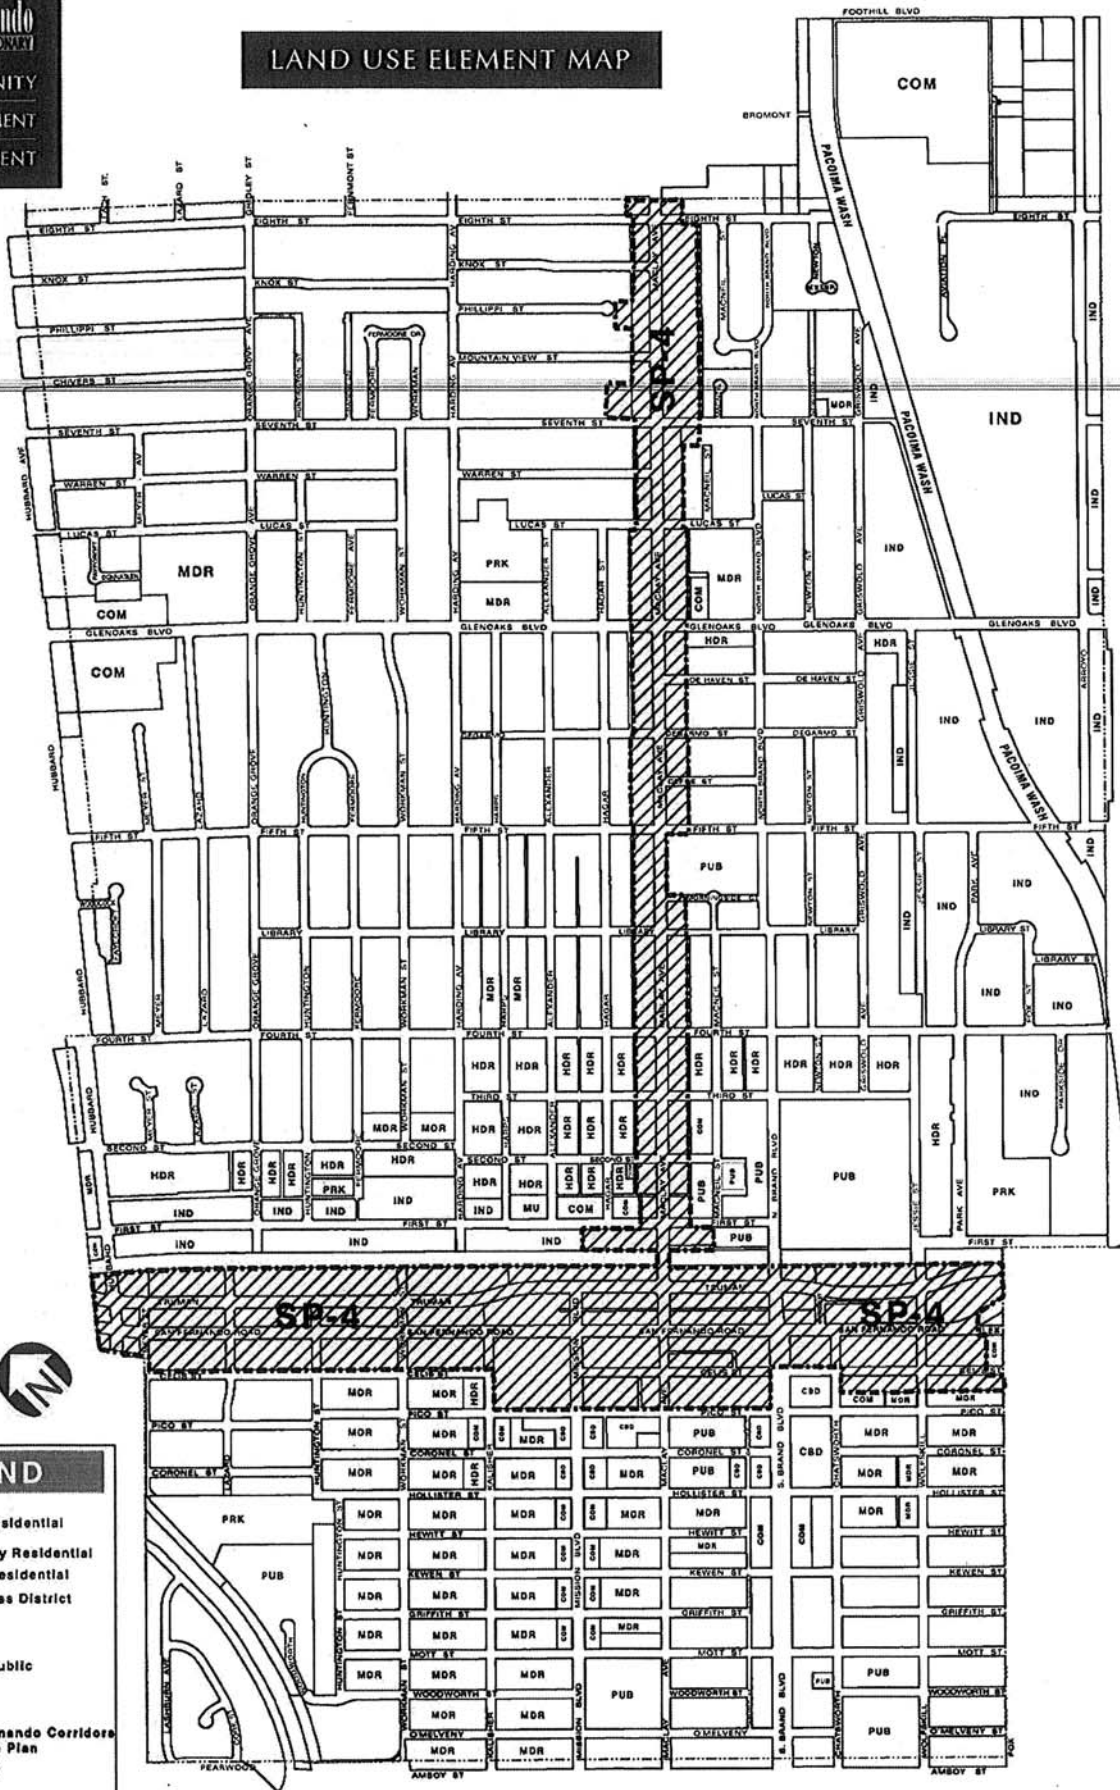

City Council Ordinance Exhibit "A"

San Fernando
HISTORY & GEOGRAPHY

COMMUNITY
DEVELOPMENT
DEPARTMENT

LAND USE ELEMENT MAP

LEGEND

- Low Density Residential
- MDR** - Medium Density Residential
- HDR** - High Density Residential
- CBD** - Central Business District
- COM** - Commercial
- IND** - Industrial
- PUB** - Public/Quasi-Public
- PRK** - Park
- MU** - Multi-use
- SP-4 : San Fernando Corridor Specific Plan
- City Boundary