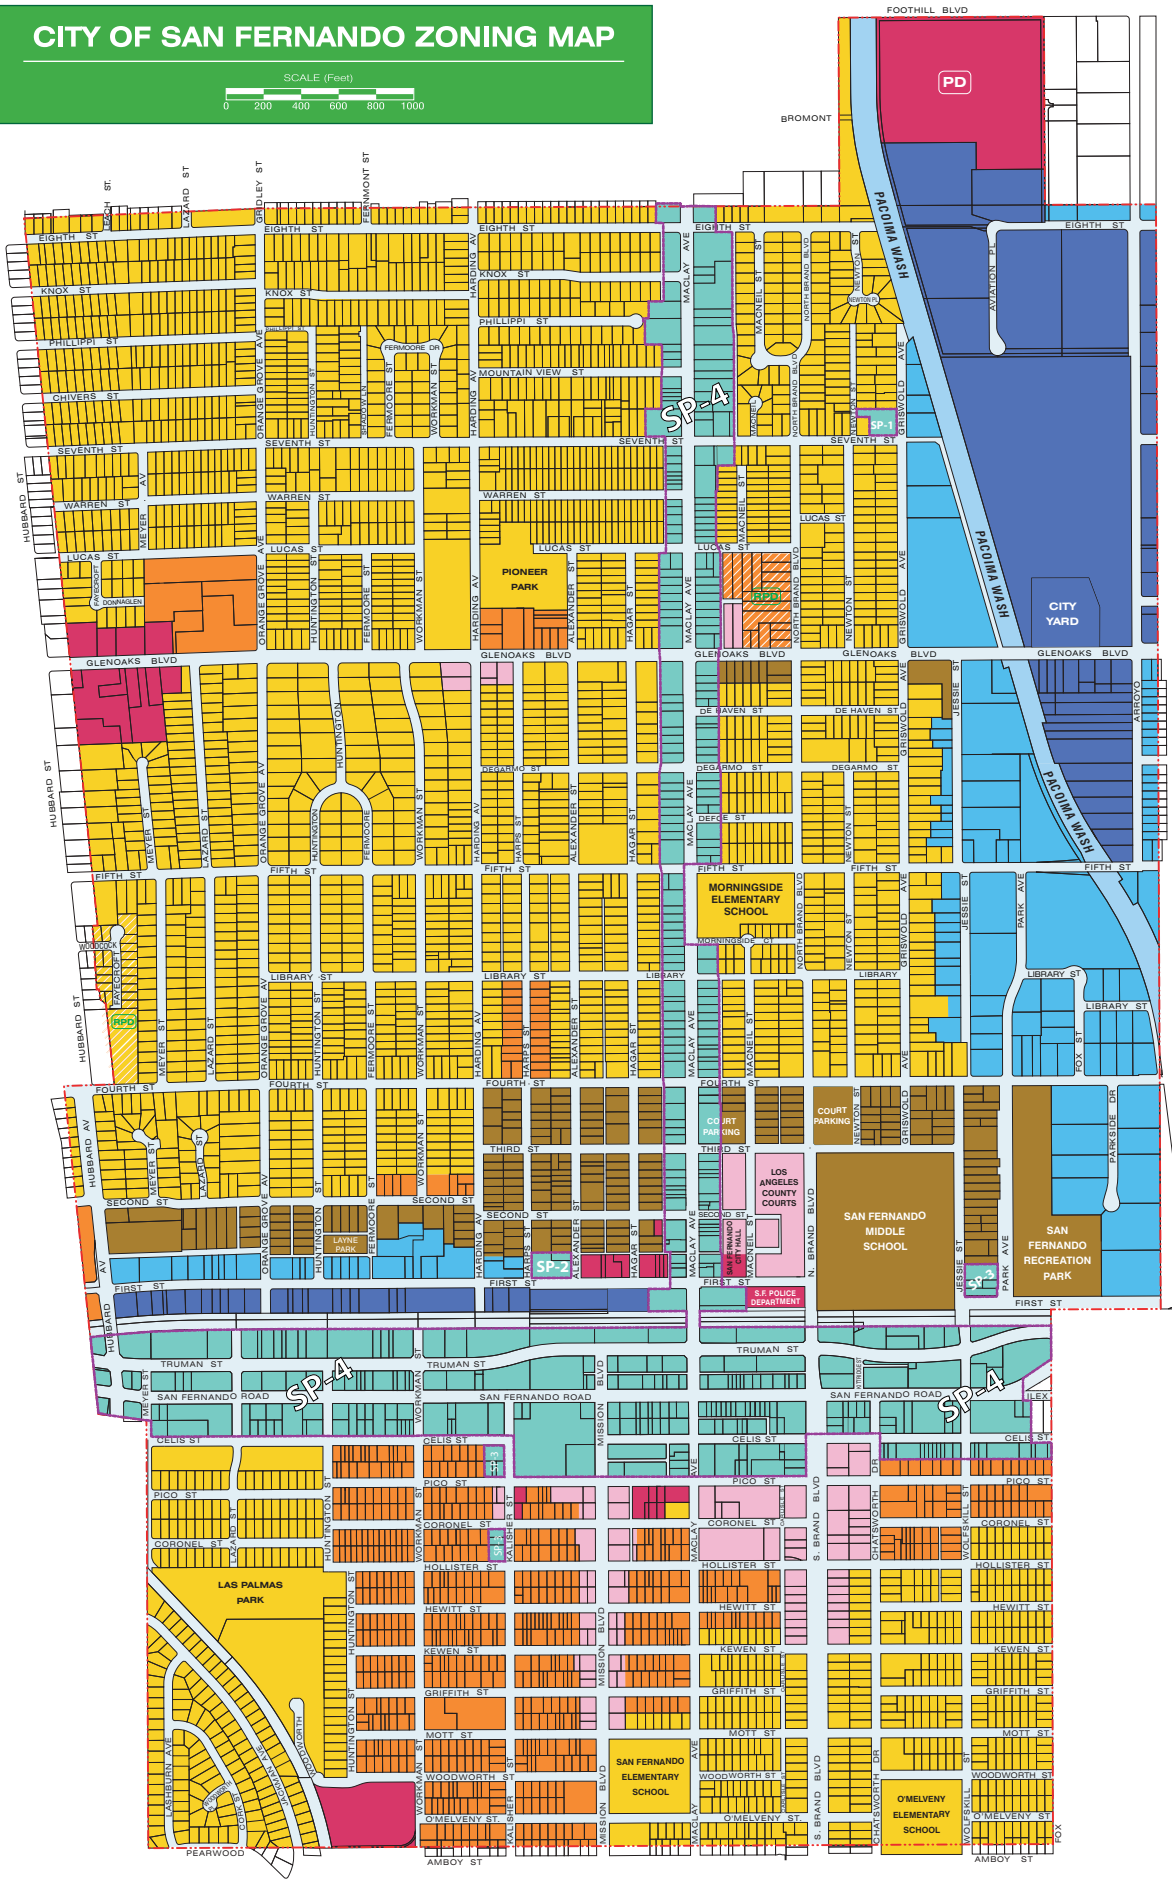

CITY OF SAN FERNANDO ZONING MAP

CITY OF San Fernando
HISTORIC & VISIONARY

COMMUNITY
DEVELOPMENT
DEPARTMENT

- R-1** Single Family Residential
- R-2** Multiple Family Dwelling
- R-3** Multiple Family
- C-1** Limited Commercial
- C-2** Commercial
- SC** Service Commercial
- M-1** Limited Industrial
- M-2** Light Industrial
- SP-4** Corridors Specific Plan
- RPD** Residential Planned Development
- PD** Precise Development Overlay
- City Boundary**