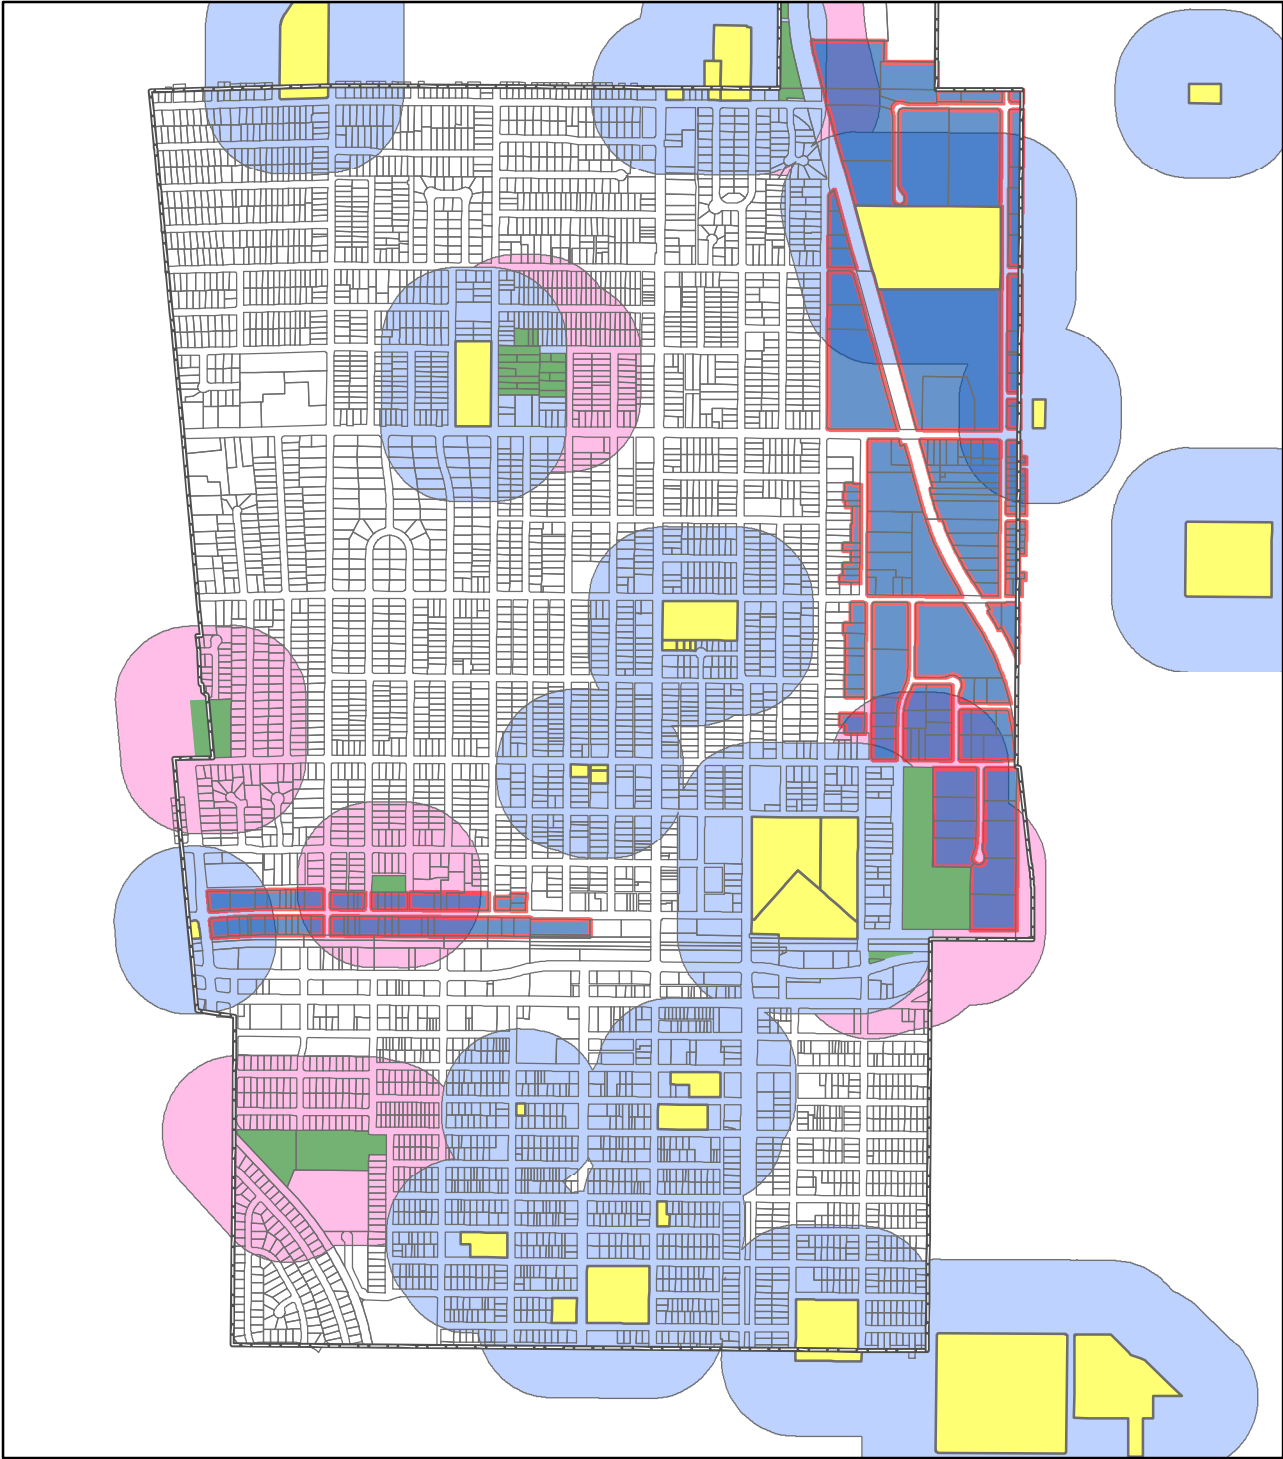

Cannabis Siting: Permitted Areas in the City of San Fernando

| | | |
|---------------------------------------------------------------------------------------------------------|-----------------------------------------------------------------------------------------------------|---------------------------------------------------------------------------------------------------|
|  Sensitive Receptors |  Receptor Buffer |  Park Buffer |
|  Industrial |  600' |  600' |
|  Parks | | |
|  Parcels | | |