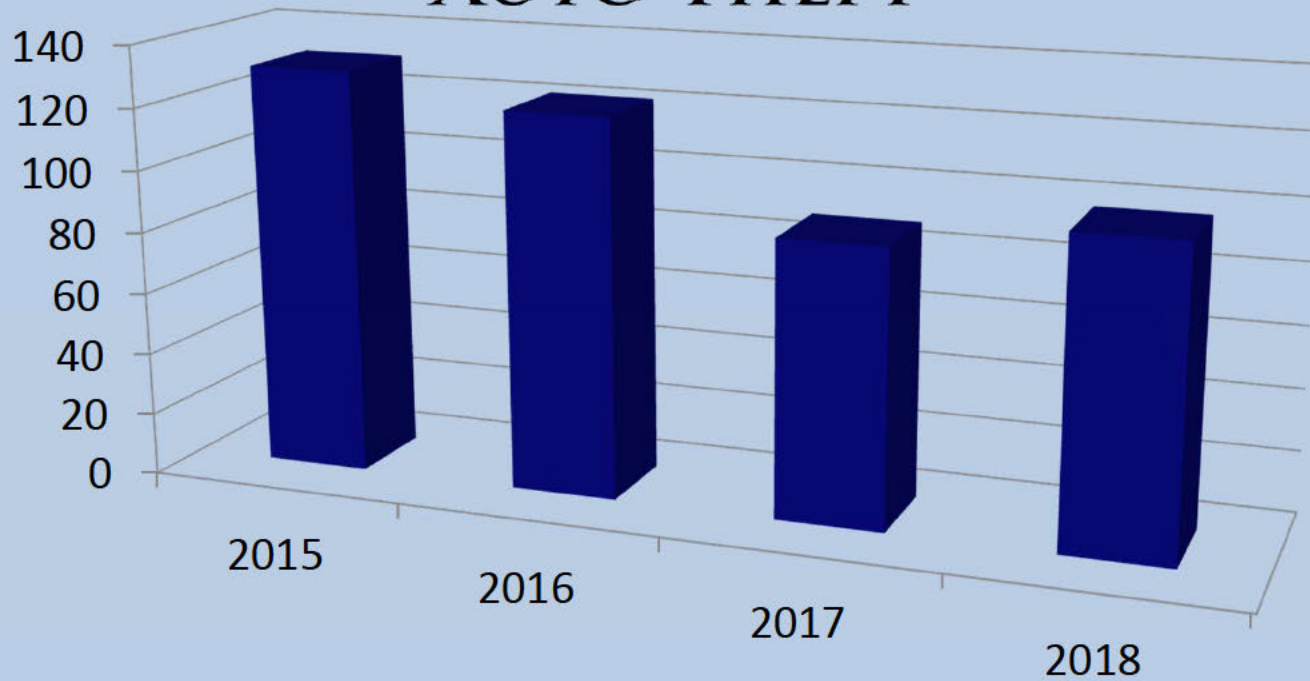

THE CITY OF SAN FERNANDO

AUTO THEFT

	2015	2016	2017	2018
■ Auto Theft	131	122	89	98

25% DECREASE

SEVEN MAJOR OFFENSES (1/2015- 12/2018)