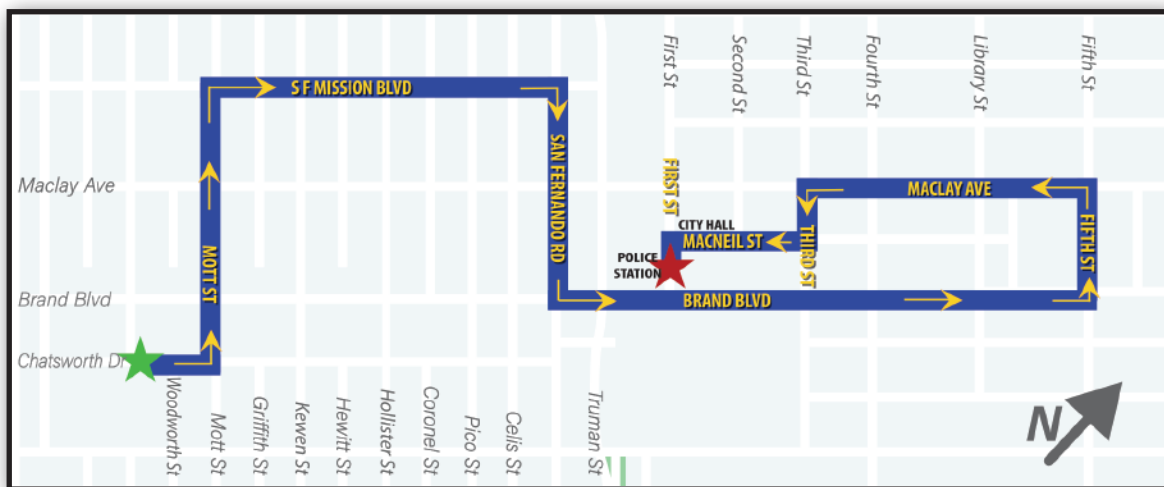

### TORCH RUN ROUTE

- ★ START:  
O'Melveny Elementary
- Left on Mott St
- Right on SF Mission Blvd
- Right on SF Road
- Left on Brand Blvd
- Left on Fifth St
- Left on Maclay Ave
- Left on Third St
- Right on Macneil St
- Left on First St
- ★ END:  
San Fernando Police Station