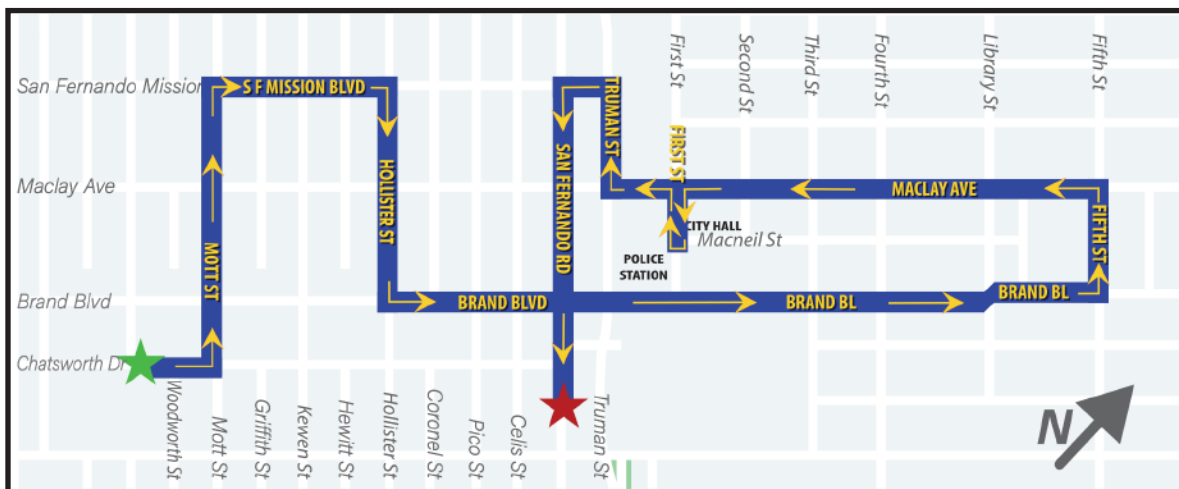

TORCH RUN ROUTE

- ★ START:
  - O'Melveny Elementary
  - Left on Mott St
  - Right on SF Mission Blvd
  - Right on Hollister St
  - Left on Brand Blvd
  - Left on Fifth St
  - Left on Maclay Ave
  - Left on First St
  - Photo Op in front of Police Station
  - U-Turn on First Street
  - Left on Maclay Ave
  - Right on Truman St
  - Left on SF Mission Blvd
  - Left on San Fernando Rd
- ★ END:
  - Rydell Dealership

JUNE 7, 2023 - 9:05 am

Corner Of

Chatsworth Dr & Woodward St

Come out and support the San Fernando Police Department, City employees, Los Angeles School Police, DMV Investigators, and CA Department of Alcoholic Beverage Control as they run side-by-side with Special Olympic Athletes in the Law Enforcement Torch Run! Join in the fun and see the Flame of Hope travel through the City.

To make team donations: <http://fundraising.sosc.org/goto/SFPD2023>