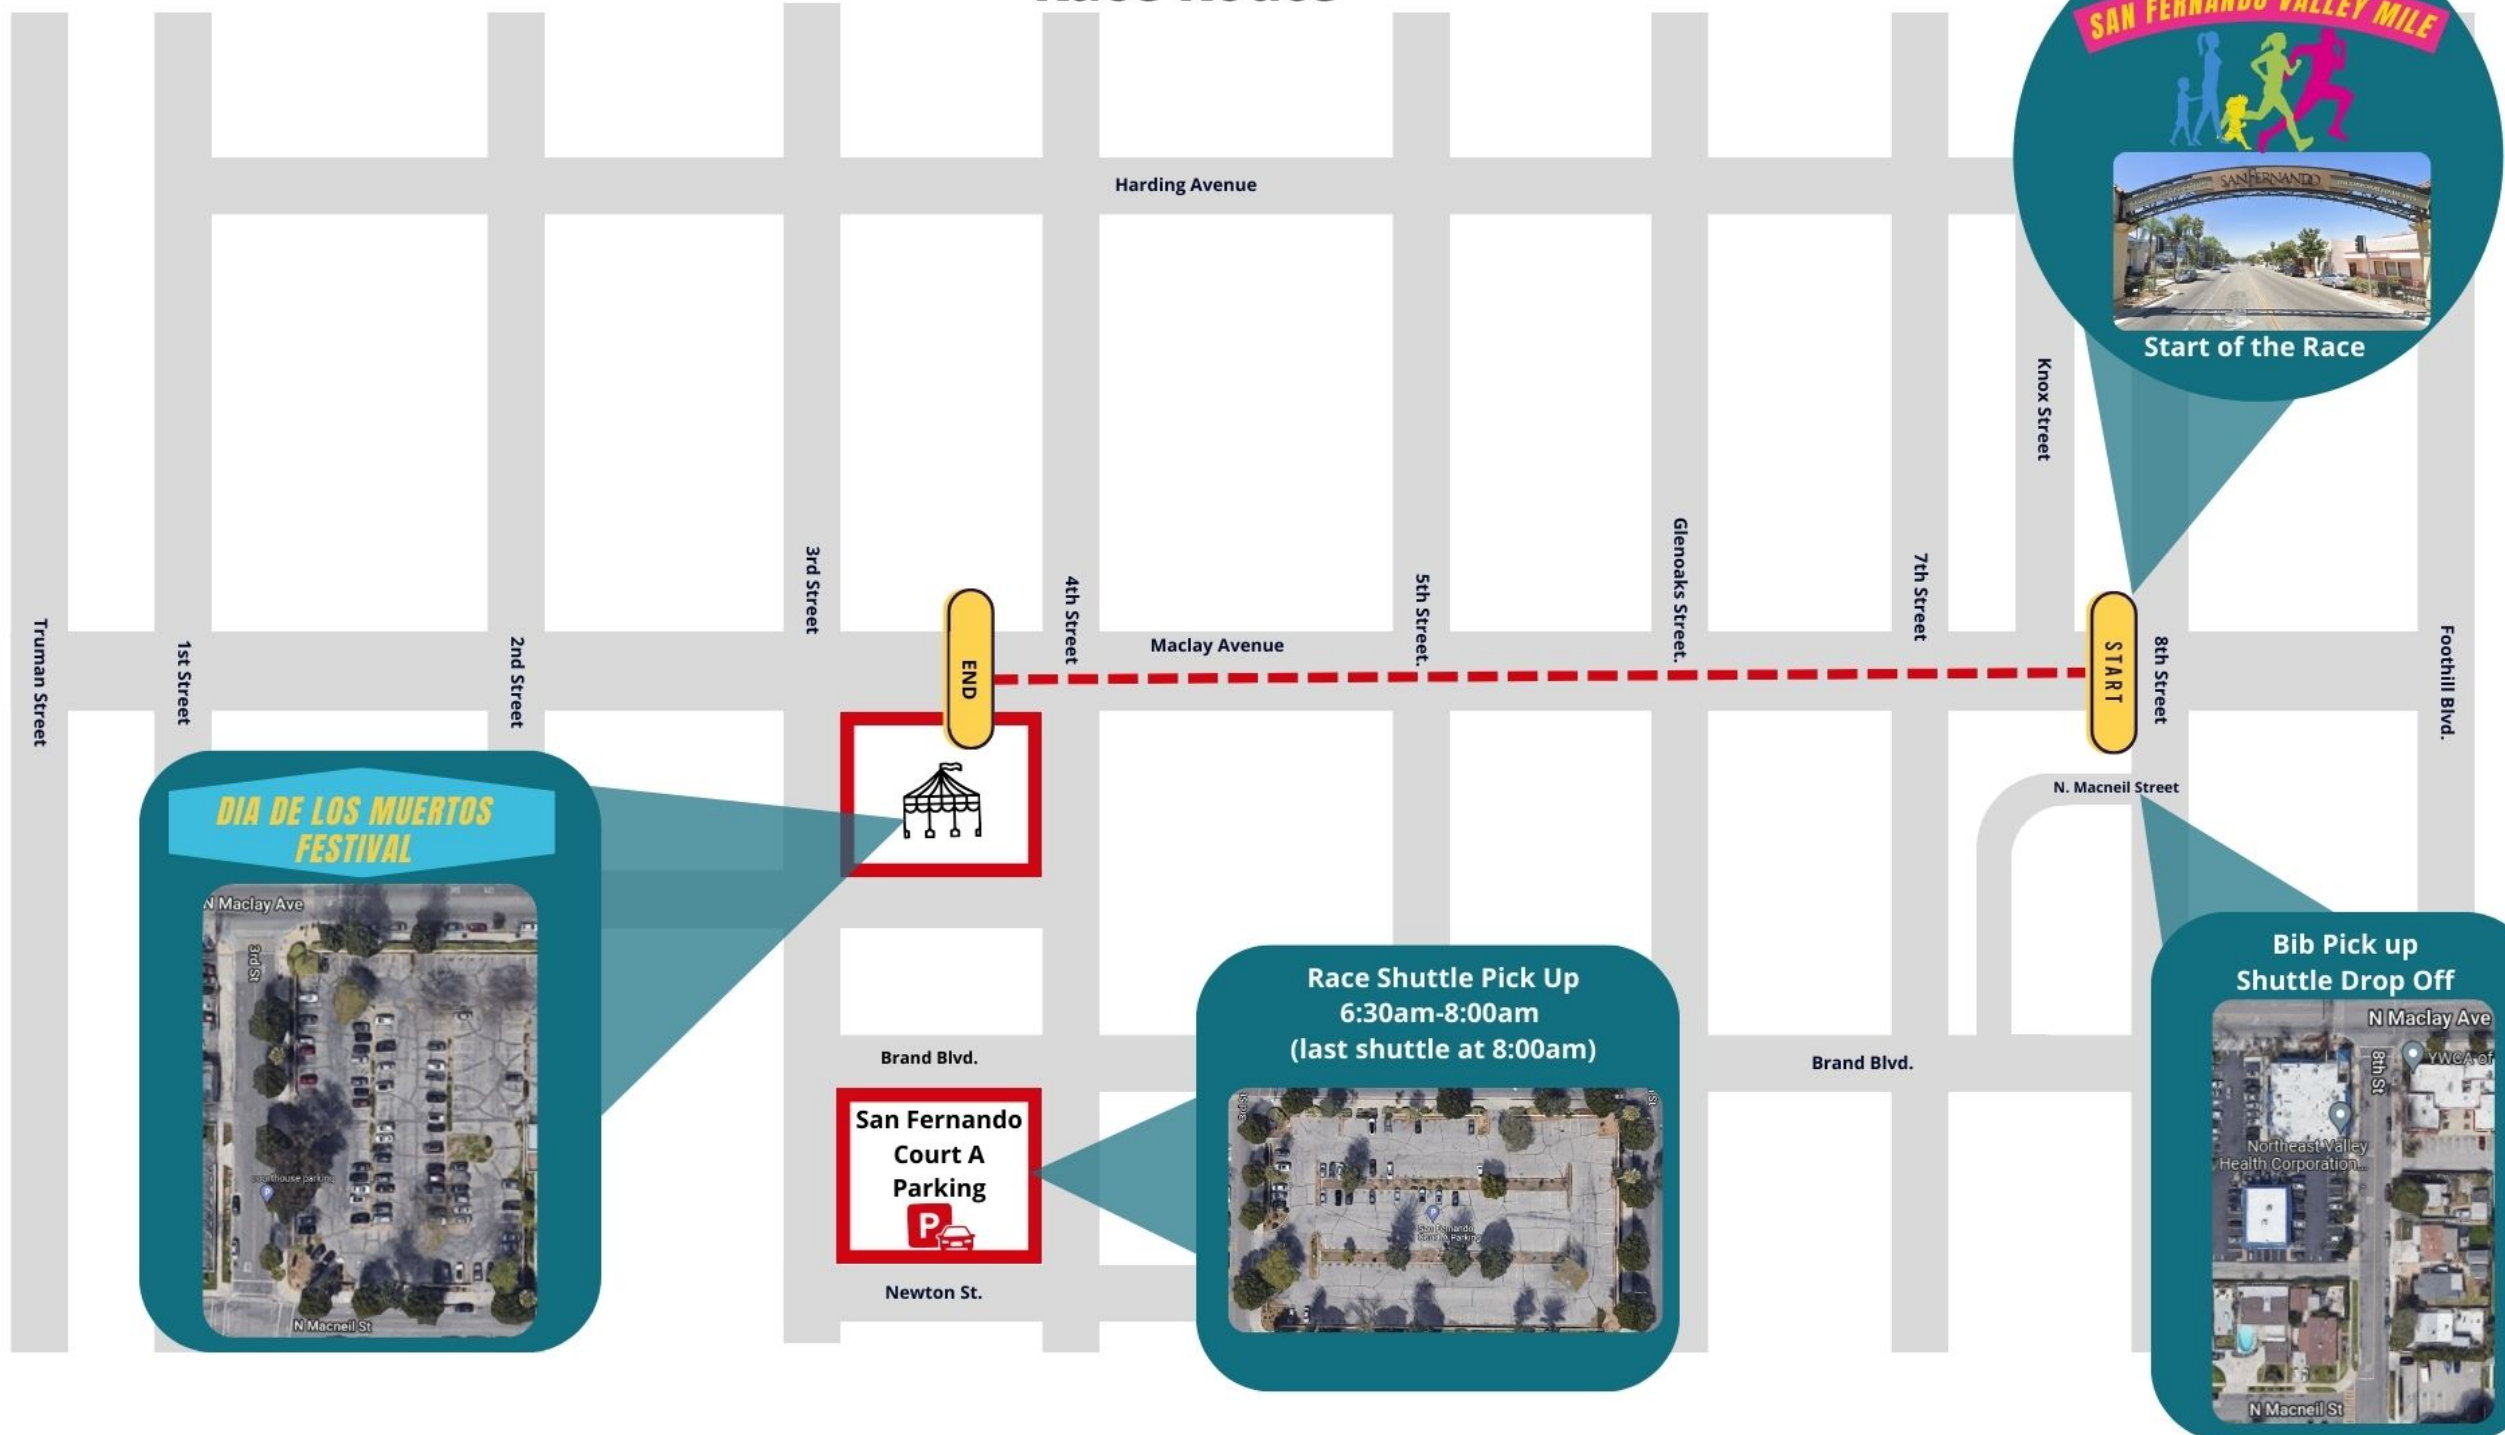

San Fernando Valley Run & Dia de los Muertos Race Route

SAN FERNANDO VALLEY MILE

Start of the Race

START

N. Macneil Street

Bib Pick up Shuttle Drop Off

Race Shuttle Pick Up
6:30am-8:00am
(last shuttle at 8:00am)

San Fernando Court A Parking

Brand Blvd.

Newton St.

DIA DE LOS MUERTOS FESTIVAL

END